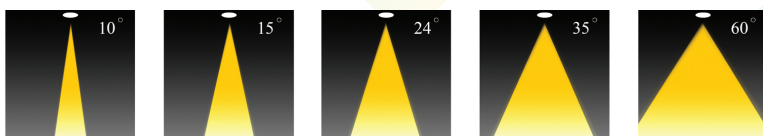

## OPTICS

| Code         | Power<br>W | Efficacy<br>Lm/M | Colour Temp.<br>K | Dimensions<br>Length / Roll | Driver   | LED Chip | Weight |
|--------------|------------|------------------|-------------------|-----------------------------|----------|----------|--------|
| NEOLED014W/M | 14         | 1400             | 3000              | L5000×160×160mm             | Meanweel | Osram    |        |