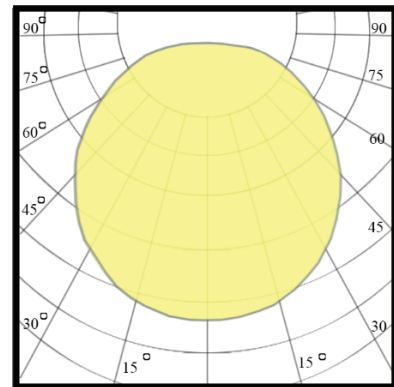

POLAR CURVE