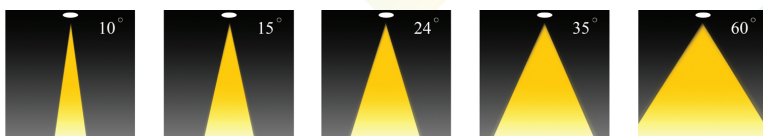

Neon light

Led NEON Light 5MRoll

PERFORMANCE DATA

Efficacy : 1400 Lm/M

Input Voltage : 12-24 VAC

Frequency : 50-60Hz

Color Rendering : CRI 80

Color Temperature : 3000K

Life Time : 50.000 hrs

Class : I

MECHANICAL SPECIFICATIONS

Material : Silicone Extrusion - UV Resistant

Mounting : Recessed - Surface

Lens : Silicon

Finish : White

Protection Class : IP 67

Mechanical Resistance : IK 08

OPTICS