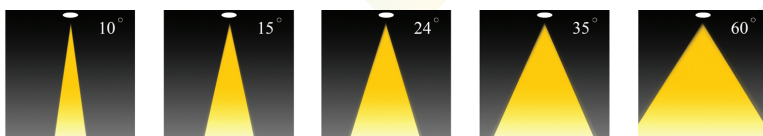

## PERFORMANCE DATA

**Efficacy :** 1000 Lm/M

**Input Voltage :** 12-24 VDC

**Frequency :** 50-60Hz

**Color Rendering :** CRI 80

**Color Temperature :** 3000K

**Life Time :** 50.000 hrs

**Class :** I

## OPTICS

| Code         | Power<br>W | Efficacy<br>Lm/M | Colour Temp.<br>K | Dimensions<br>Length / Roll | Driver   | LED Chip | Weight |
|--------------|------------|------------------|-------------------|-----------------------------|----------|----------|--------|
| NEOLED010W/M | 10         | 1000             | 3000              | L5000×160×160mm             | Meanweel | Osram    |        |