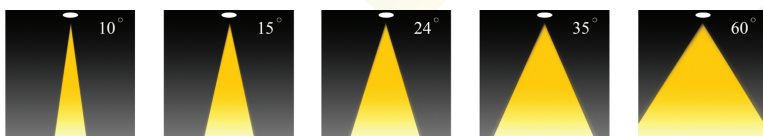

## OPTICS

| Code         | Power<br>W | Efficacy<br>Lm/M | Colour Temp.<br>K | Dimensions<br>Length / Roll | Driver   | LED Chip | Weight |
|--------------|------------|------------------|-------------------|-----------------------------|----------|----------|--------|
| NEOLED012W/M | 12         | 50-60            | 3000              | L5000×160×160mm             | Meanweel | Osram    |        |