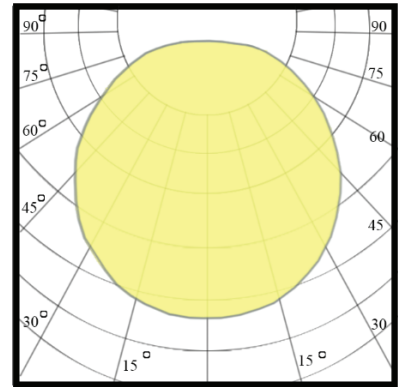

POLAR CURVE