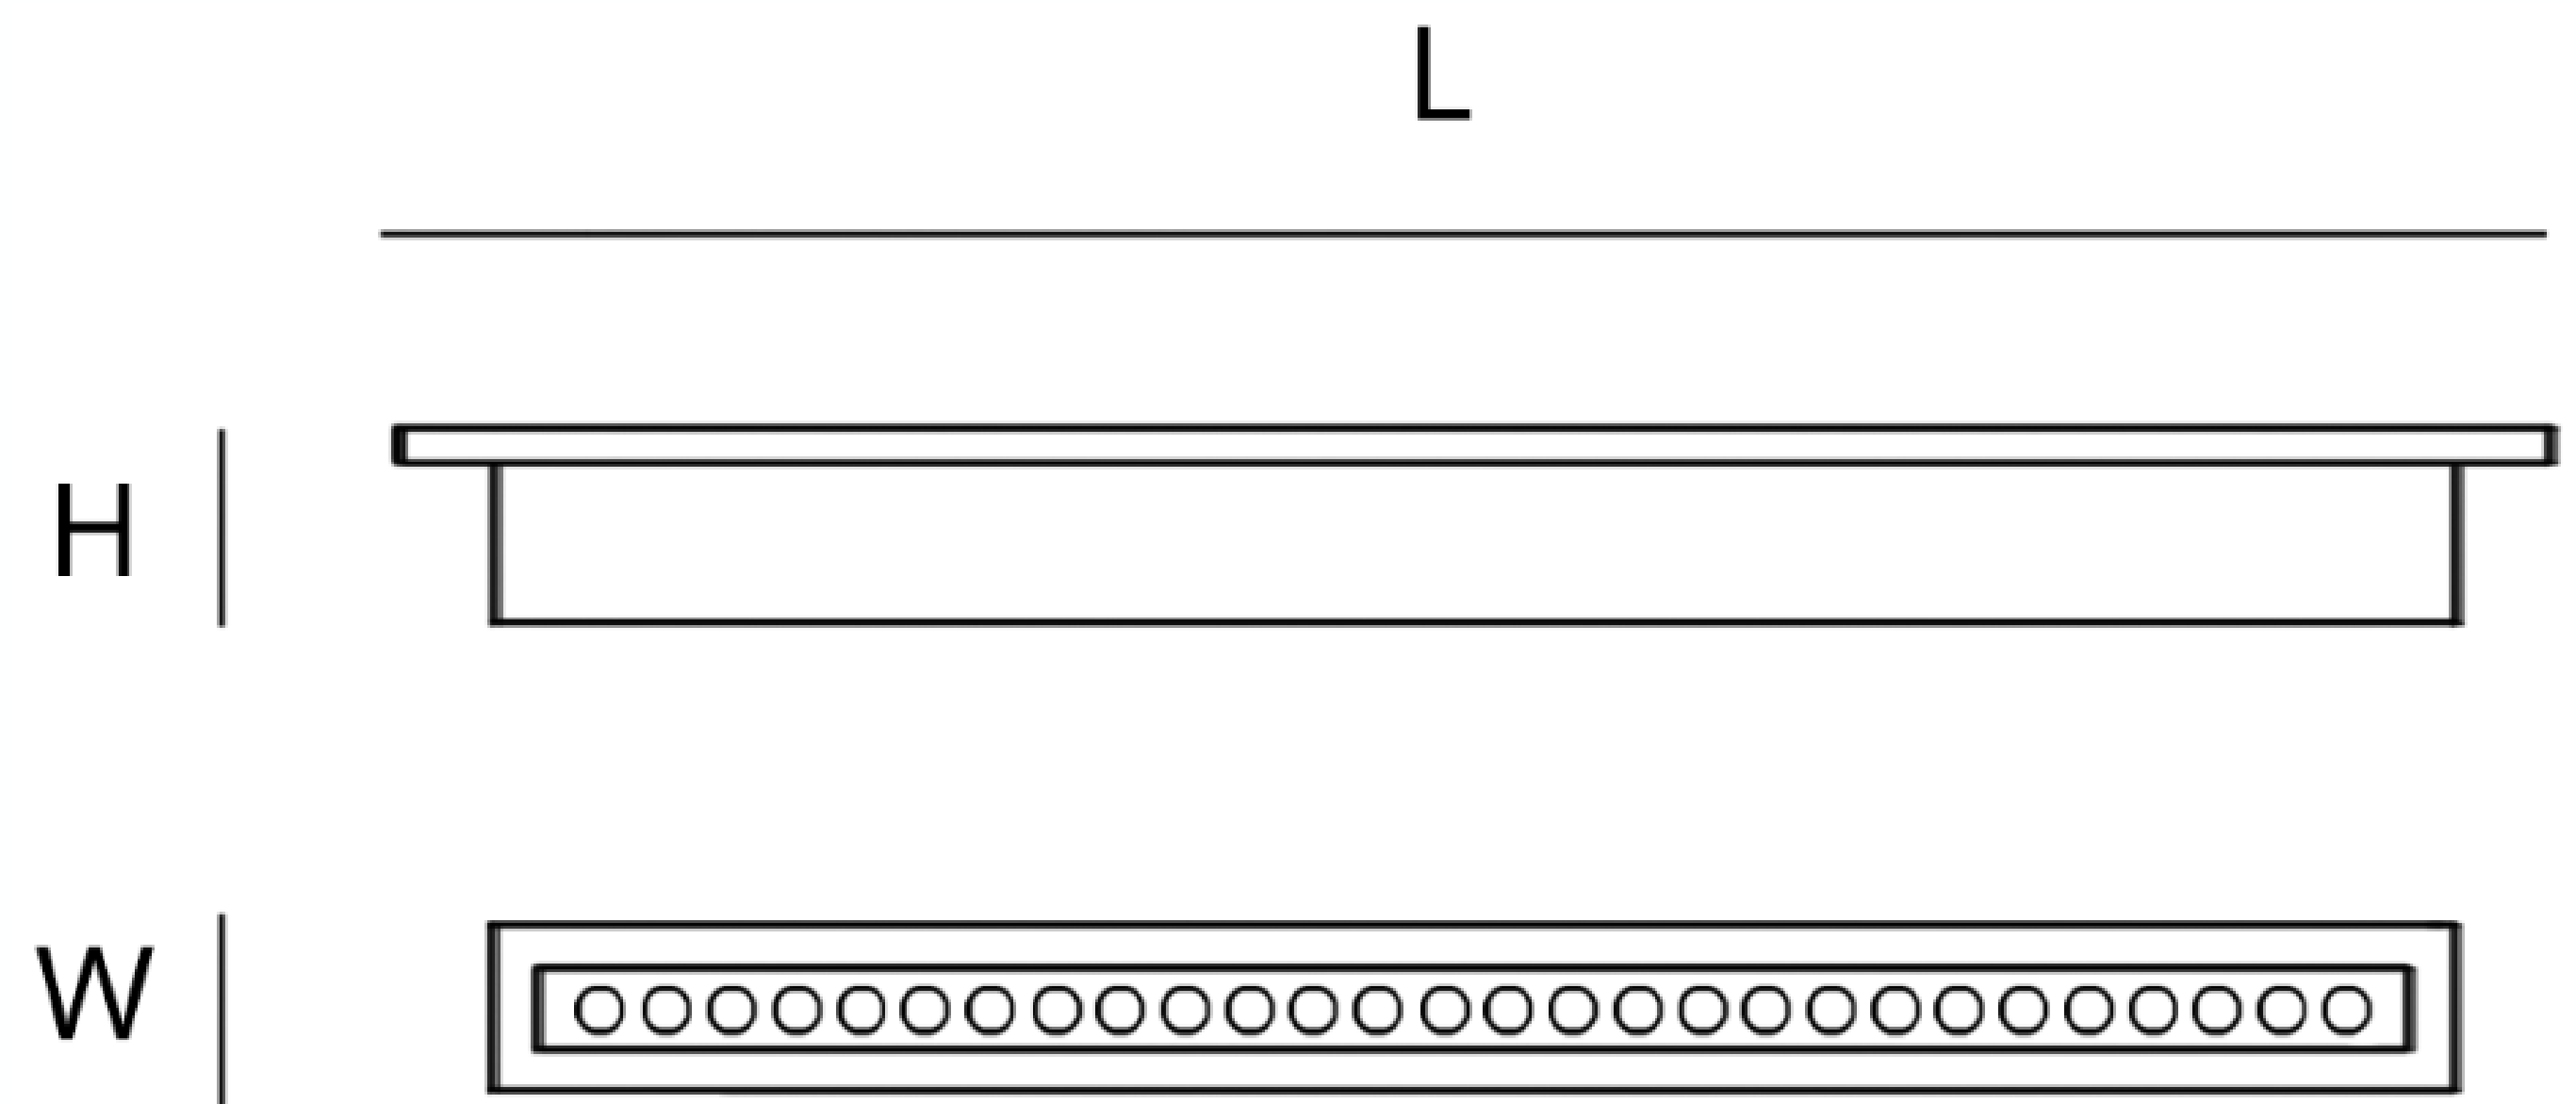

Protection Class : IP 67

Mechanical resistance : IK 10

OPTICS

Code	Power W	Efficacy Lm/W	Colour Temp. K	Dimensions L x W x H mm	Driver	LED Chip	Weight
WW013309015CDXXX	27 54	114	3000	1200x90x90 mm	Done	Cree	