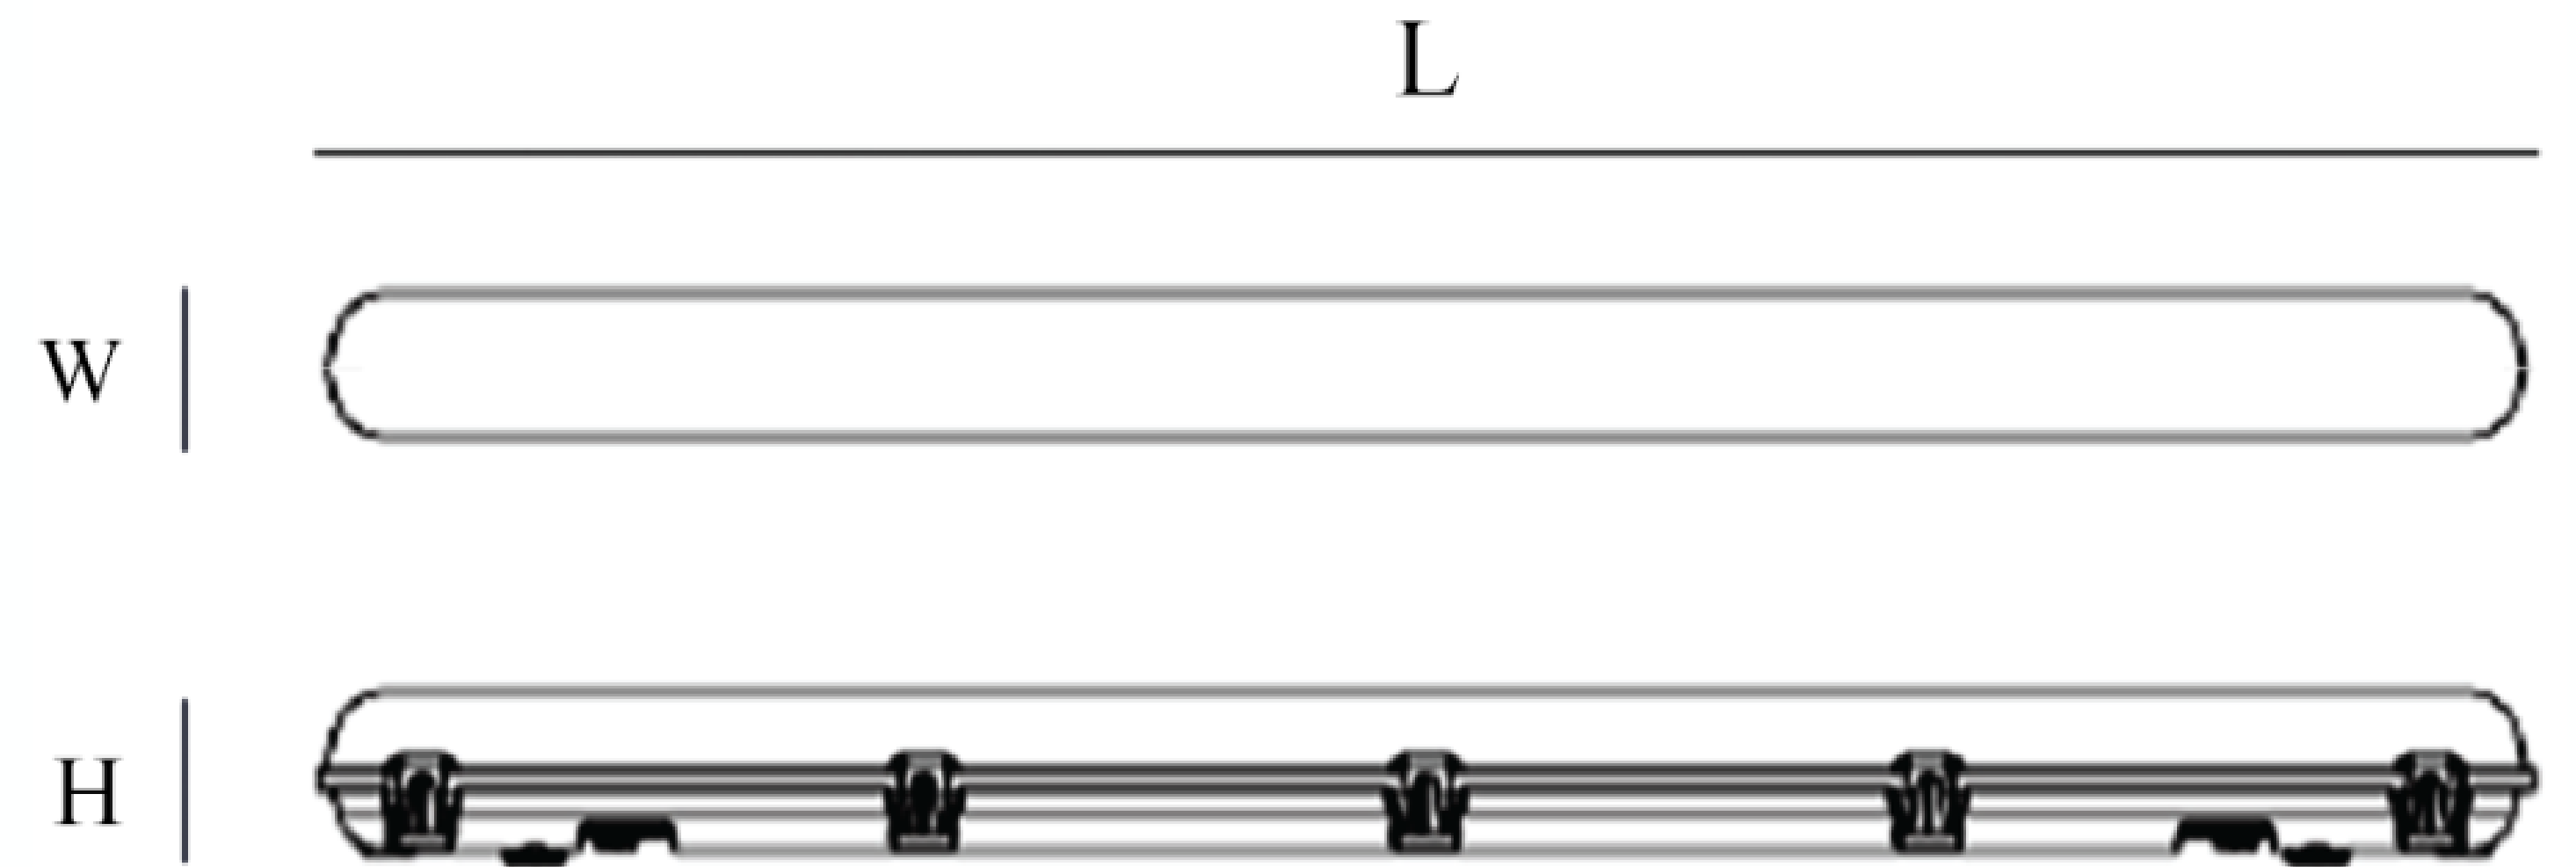

Weather proof

T8 TUBE - 2 lamps - 120cm

PERFORMANCE DATA

Efficacy : 95 Lm/W

Input Voltage : 220 V

Frequency : 50-60Hz

Color Rendering : CRI 80

Color Temperature : 4000K

Life Time : 50,000 hrs

Beam Angle : 120°

Class : II

MECHANICAL SPECIFICATIONS

Material : Polycarbonate

Mounting : Surface mounted

Lens : PC

Finish : Milky White

Protection Class : IP 65

Mechanical resistance : IK 08

OPTICS

Code	Power W	Efficacy Lm/W	Colour Temp. K	Dimensions L×W×H	Driver	LED Chip	Weight Kg
136160812000120*2	18*2	95	3000 4000 6500	1270×110×80.5	N/A	T8-Tube	1.365