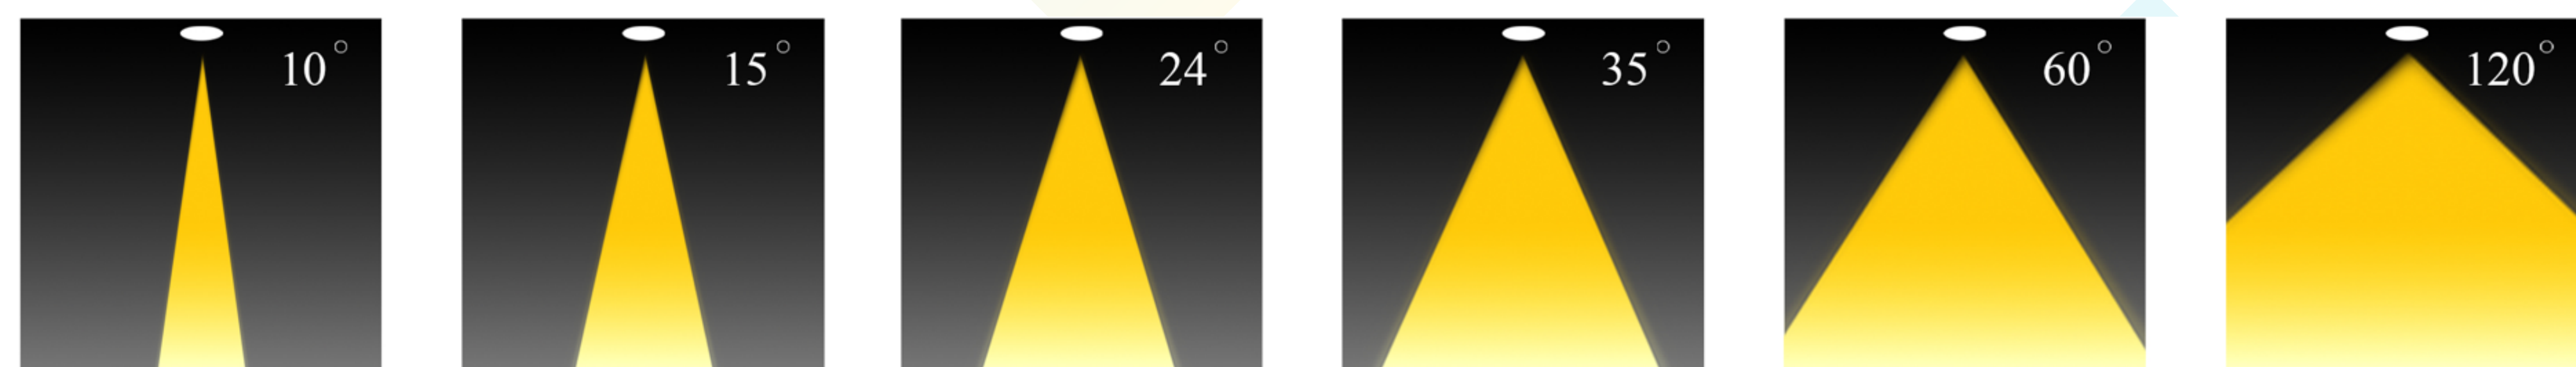

Weather proof

T8 TUBE - 2 lamps - 120cm

PERFORMANCE DATA

Efficacy : 95 Lm/W

Input Voltage : 220 V

Frequency : 50-60Hz

Color Rendering : CRI 80

Color Temperature : 4000K

Life Time : 50,000 hrs

Beam Angle : 120°

Class : II

MECHANICAL SPECIFICATIONS

Material : Polycarbonate

Mounting : Surface mounted

Lens : PC

Finish : Milky White

Protection Class : IP 65

Mechanical resistance : IK 08

OPTICS

Code	Power W	Efficacy Lm/W	Colour Temp. K	Dimensions L×W×H	Driver	LED Chip	Weight Kg
136160812000120*2	18*2	95	3000 4000 6500	1270×110×80.5	N/A	T8-Tube	1.365