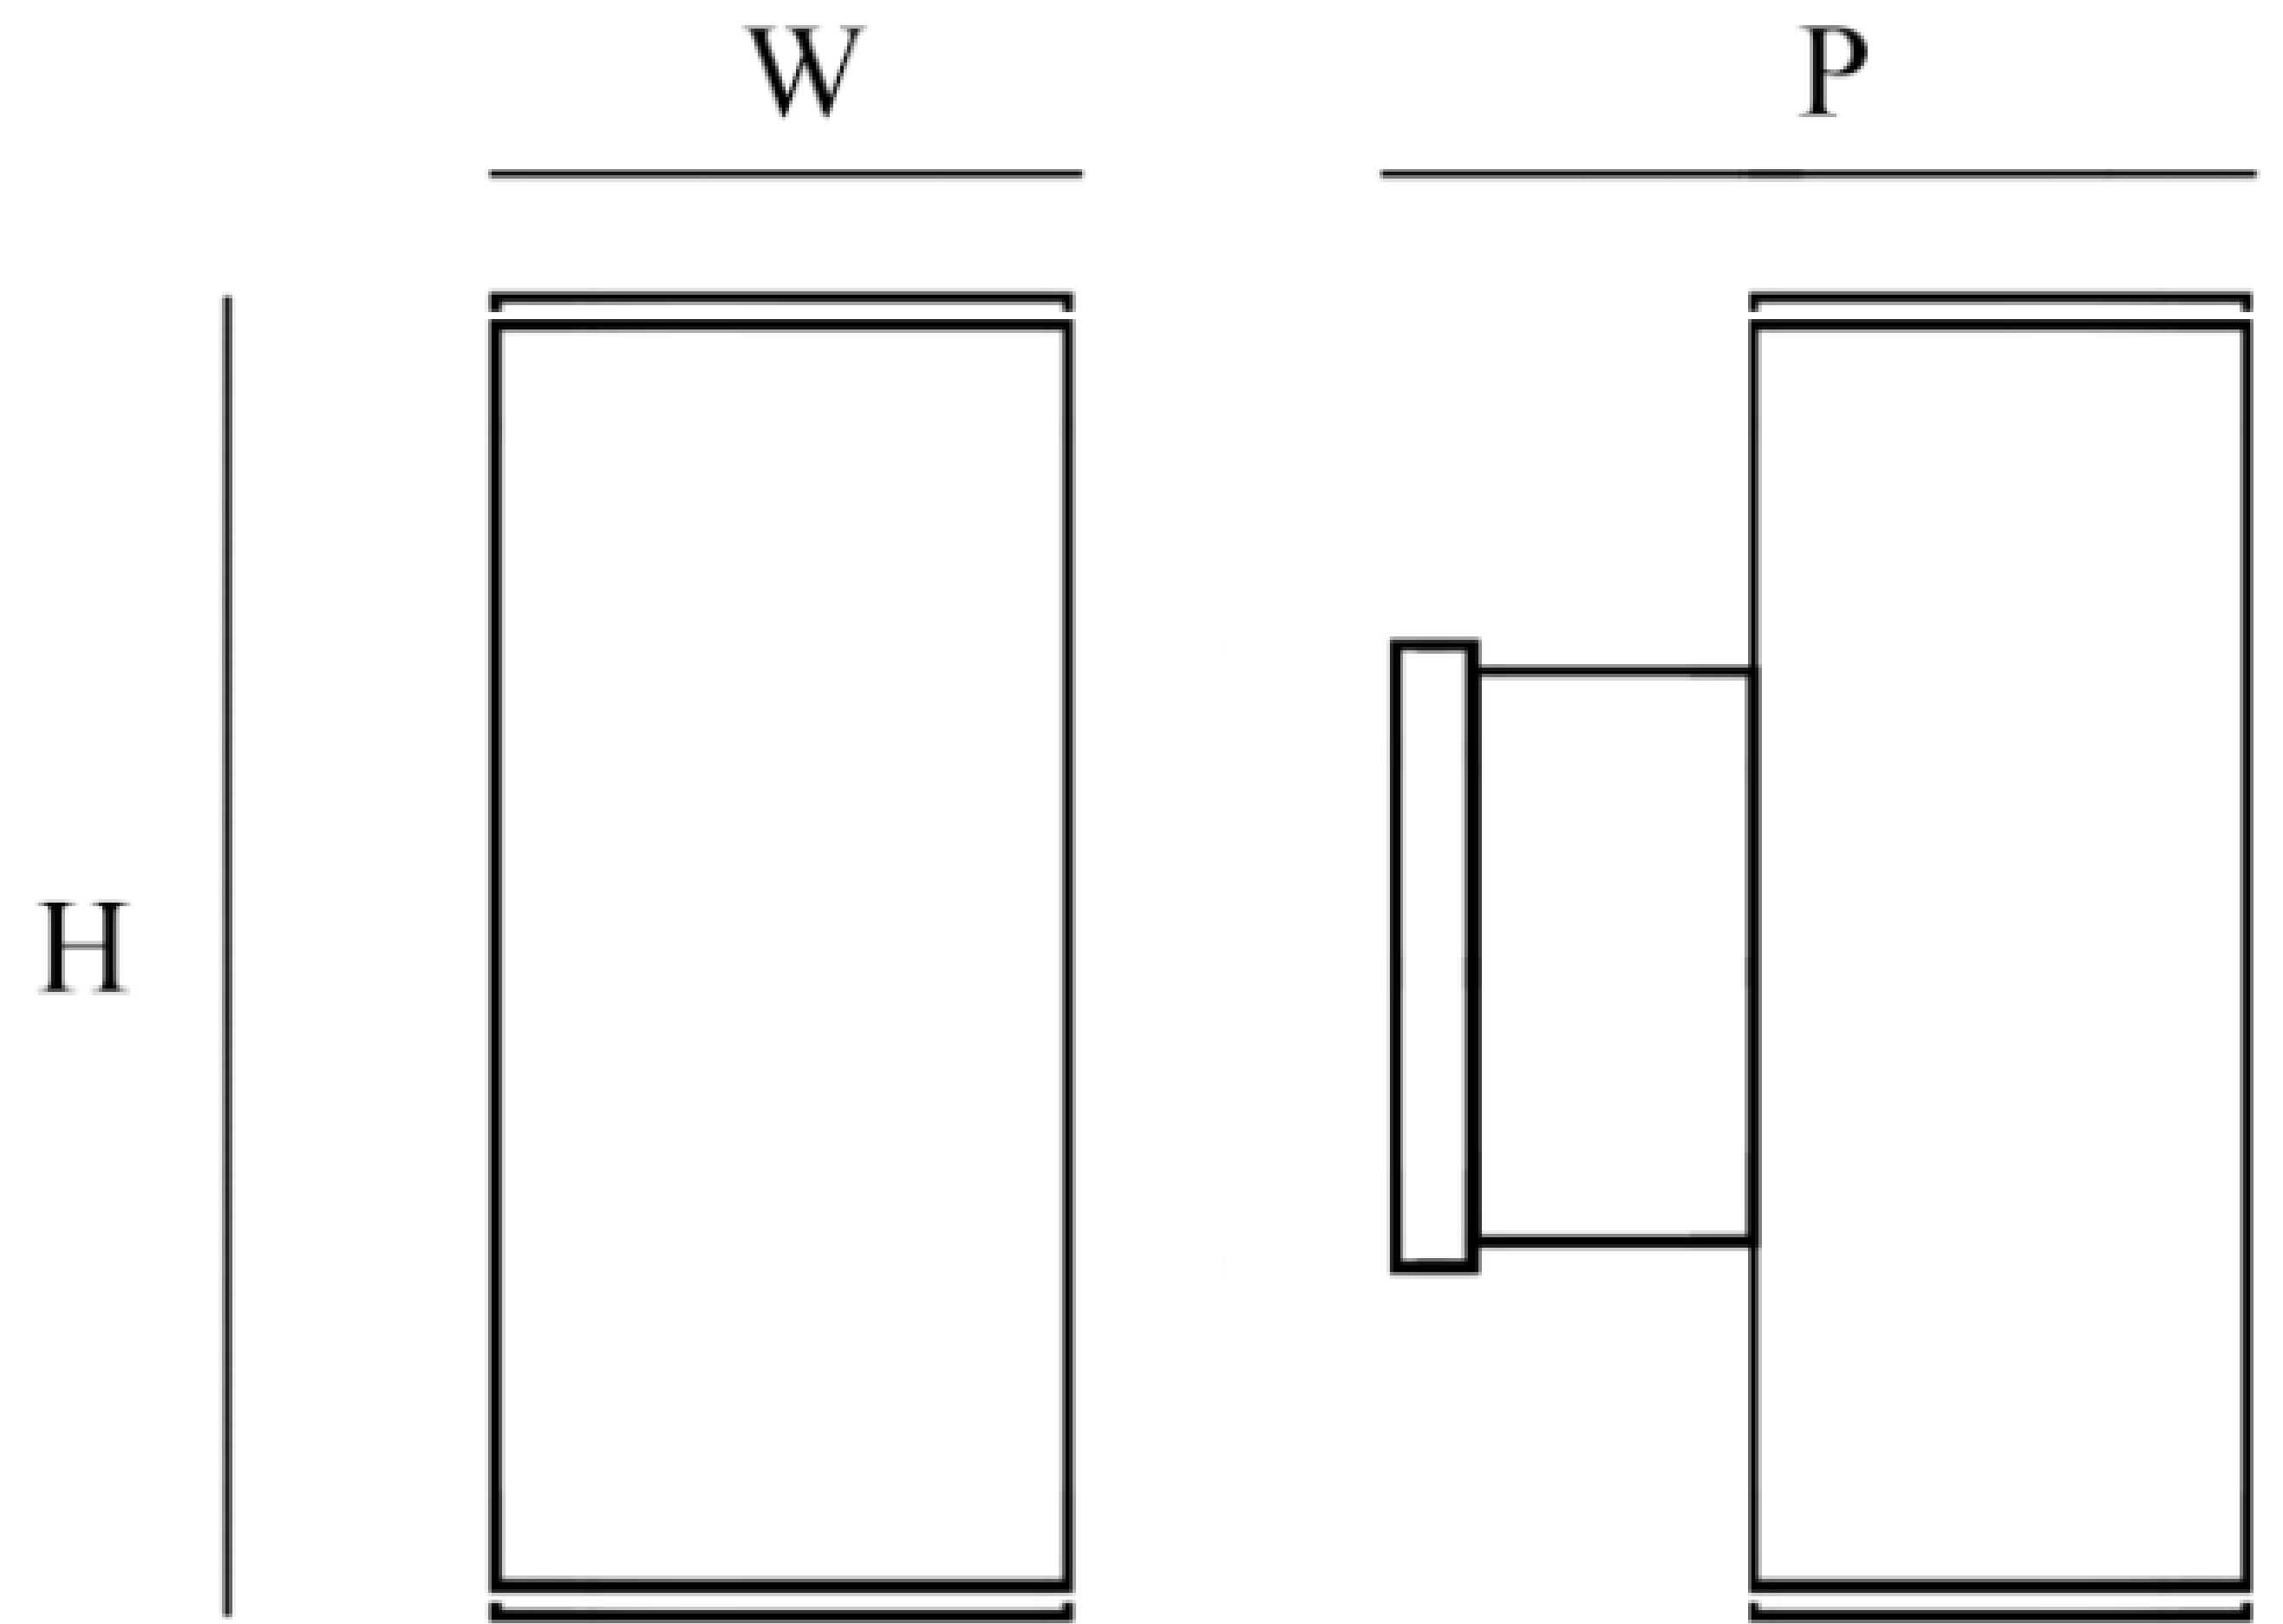

Life Time : 15,000 hrs

Optic : 120°

Class : I

MECHANICAL SPECIFICATIONS

Material : Die-casting Aluminum and extruded Aluminum body

Mounting : Wall light, up and down version

Lens : Clear Glass

Finish : Gray RAL 7016

Protection Class : IP 65

Mechanical resistance : IK 08

OPTICS

Code	Power W	Efficacy Lm/W	Colour Temp. K	Dimensions WxPxH mm	Driver	Lamp Base	Weight Kg
UD200	9 12 15	90	3000 4000 6000	120x164.5x300 mm	N/A	E27	1.300