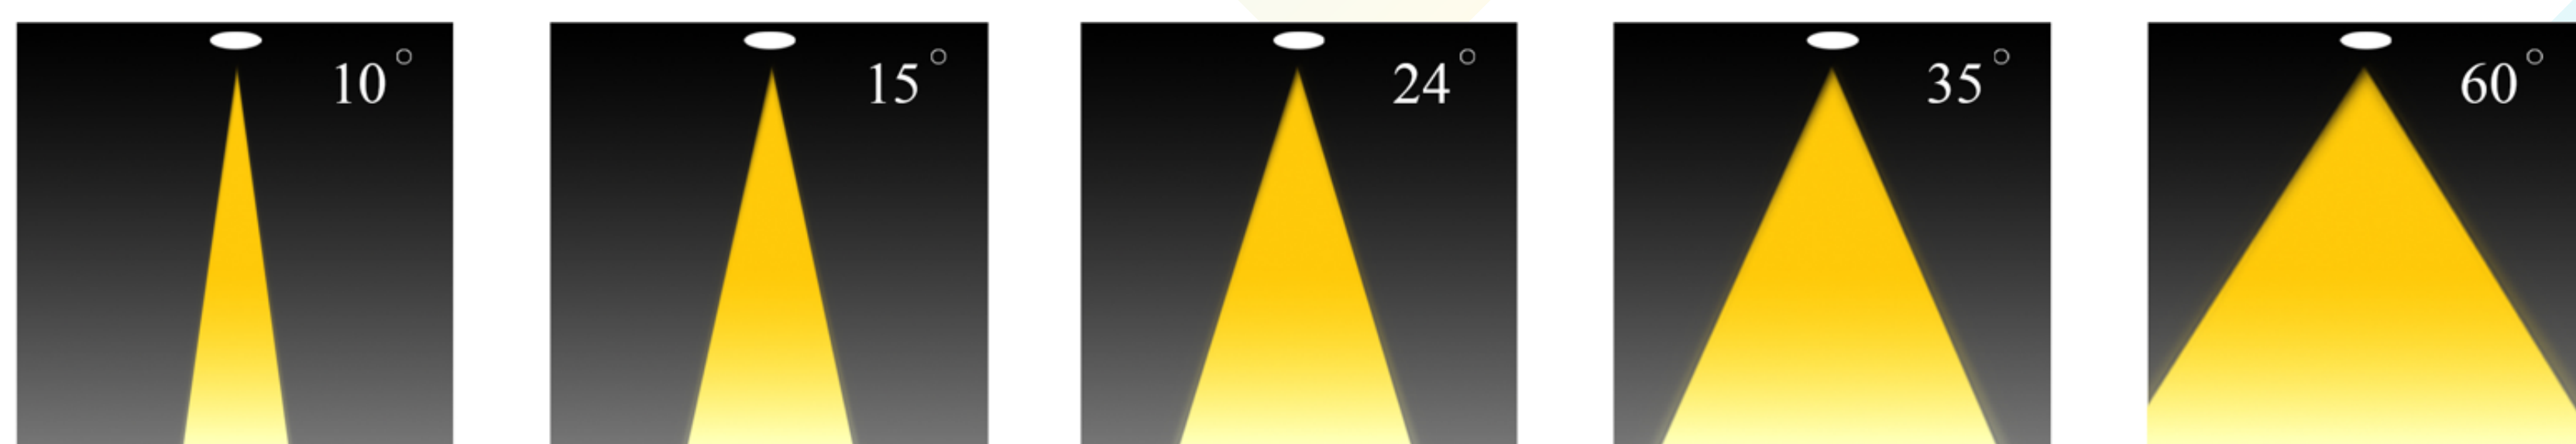

Up & Down

UD-E27

PERFORMANCE DATA

Efficacy : 90 Lm/W

Input Voltage : 110-240V

Frequency : 50Hz

Color Rendering : CRI 80

Color Temperature : 3000K

Life Time : 15,000 hrs

Optic : 120°

Class : I

MECHANICAL SPECIFICATIONS

Material : Die-casting Aluminum and extruded Aluminum body

Mounting : Wall light, up and down version

Lens : Clear Glass

Finish : Gray RAL 7016

Protection Class : IP 65

Mechanical resistance : IK 08

OPTICS

Code	Power W	Efficacy Lm/W	Colour Temp. K	Dimensions WxPxH mm	Driver	Lamp Base	Weight Kg
UD200	9 12 15	90	3000 4000 6000	120x164.5x300 mm	N/A	E27	1.300