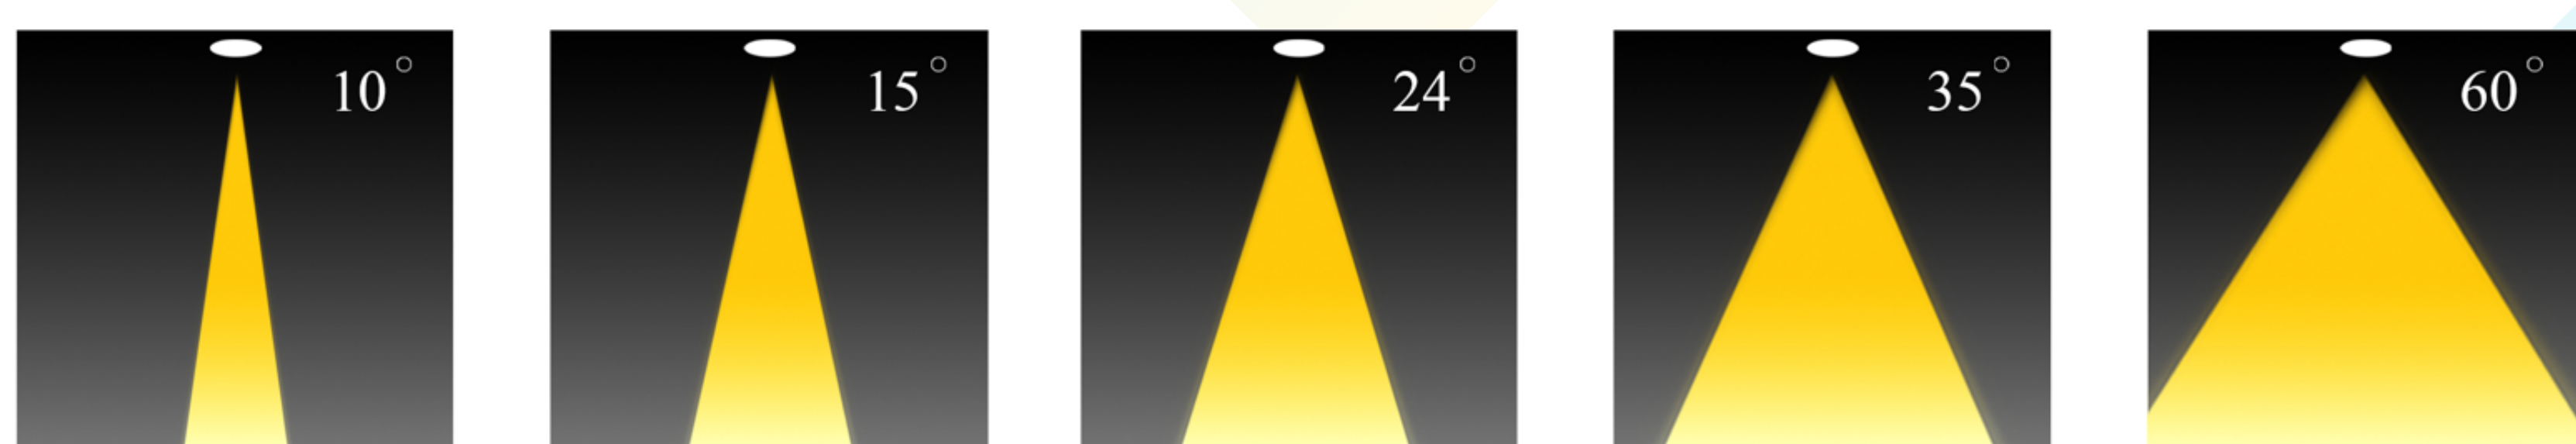

## PERFORMANCE DATA

**Efficacy :** 80 Lm/W

**Input Voltage :** 34/46 VDC

**Frequency :** 50-60Hz

**Color Rendering :** CRI 80

**Color Temperature :** 3000K

**Life Time :** 50.000 hrs

**Class :** III

## OPTICS

Code	Power W	Lumen Per Meter Lm/M	Colour Temp. K	Dimensions Length / Roll	Driver	LED Chip	Weight
NEOLED010W/M	10	800	3000	L5000×16×16mm	Meanweel	Osram	